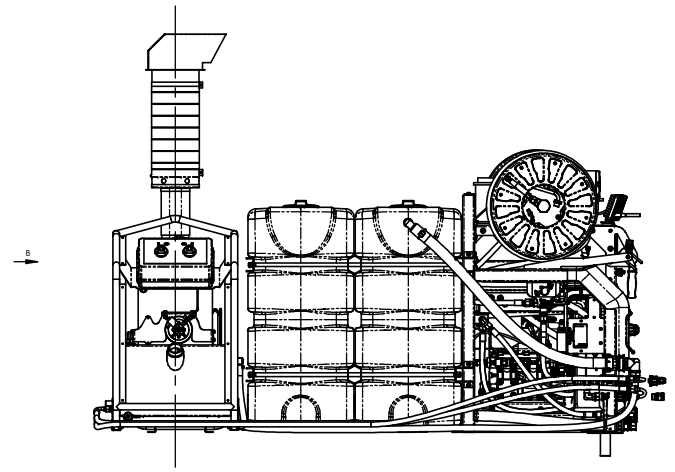

P.T.C. S.r.l. Via Mantegna 4 Rubiera (RE) Tel 0522 1932911 Fax 0522 1932922						DO NOT SCALE DRAWING		REVISION 0																					
TITLE:						Salmon Built-In 60/200 ET Plus Pulse																							
DRAWN: NAME Mag/M DATE 28/01/2001		APP/VD: NAME BER/G DATE 28/01/2001		MATERIAL:		DWG. NO.		A2																					
DIMENSIONS WITHOUT TOLERANCE DIMENSIONI SENZA TOLLERANZE		<table border="1"> <tr> <th>UNIT</th> <th>h</th> <th>h/2</th> <th>h/3</th> <th>h/4</th> <th>h/5</th> <th>h/6</th> <th>h/8</th> <th>h/10</th> <th>h/12</th> </tr> <tr> <td>mm</td> <td>±0.1</td> <td>±0.15</td> <td>±0.2</td> <td>±0.25</td> <td>±0.3</td> <td>±0.4</td> <td>±0.5</td> <td>±0.6</td> <td>±0.8</td> </tr> </table>		UNIT	h	h/2	h/3	h/4	h/5	h/6	h/8	h/10	h/12	mm	±0.1	±0.15	±0.2	±0.25	±0.3	±0.4	±0.5	±0.6	±0.8	WEIGHT: 545.90		SCALE: 1:10		SHEET 1 OF 4	
UNIT	h	h/2	h/3	h/4	h/5	h/6	h/8	h/10	h/12																				
mm	±0.1	±0.15	±0.2	±0.25	±0.3	±0.4	±0.5	±0.6	±0.8																				

Pos	Cod	DESCRIZIONE	Qta
1	3.114.0027.0	Telaio Salmon Built-In Plus	1
2	3.832.0447.0	Gruppo MTP Salmon BIN ET 60/200 EFI/ETC	1
3	4.176.0058.0	Kit Serbatoio Benzina Salmon BIN PLUS	1
4	8.255.0040.0	Imp. Elettrico Salmon BIN PLUS AUTECH ETC	1
5	J9.300124	Tubo Gates 1SC 80Mt 1/2"	1
6	J9.300120	Tubo Gates 1SC 60Mt 3/8" MF	1
7	4.176.0055.0	Kit Serbatoio 800LT PTC Salmon BIN Plus	1
8	4.842.0257.0	Kit UNI45 Salmon Plus	1
9	4.842.0259.0	Kit Faro Lavoro 8 LED Salmon Built-In Plus	1
10	3.082.0031.0	Kit Water Tank Refilling UNI45 OTP	1
11	8.810.0083.0	IMP. IDRICO SALMON BIN PLUS ET HOT	1
12	3.212.0077.0	Kit 2 AVT EL PTC+Riempimento Salmon BIN PLUS	1
13	4.560.0059.0	KIT MARMITTA SALMON B REMOTE	1
14	3.842.0054.0	KIT HOTBOX 23/350 12VDC CON TELAIO	1

VISTA B

		Nome e indirizzo: PTC S.p.A.	Indirizzo e-mail: ptc@ptc.com	Telefono e fax: +39 02 7600 1111	Sito web: www.ptc.com
Stato:		Descrizione:			
Modello:		Salomon Built-in 60/200 ET Plus Pulse			
Data:		Versione:			
Data:		2.51AA.G4.1010			
Data:		0			