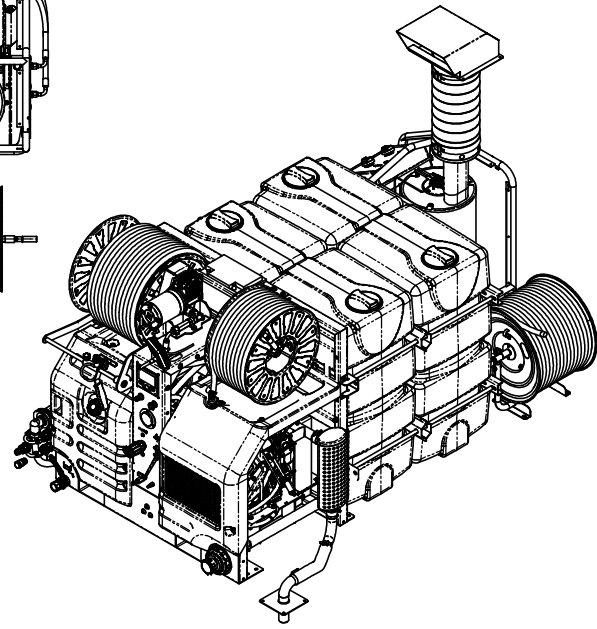

P.T.C. S.r.l. Via Mantegna 4 Rubiera (RE) Tel 0522 1932911 Fax 0522 1932922						DO NOT SCALE DRAWING		REVISION 0																					
TITLE:						Salmon Built-In 60/200 ET Plus Pulse																							
DRAWN: NAME Mag/M DATE 28/01/2001		APP/VD: NAME BER/G DATE 28/01/2001		MATERIAL:		DWG. NO.		A2																					
DIMENSIONS WITHOUT TOLERANCE DIMENSIONI SENZA TOLLERANZE		<table border="1"> <tr> <th>UNIT</th> <th>h</th> <th>h/2</th> <th>h/3</th> <th>h/4</th> <th>h/5</th> <th>h/6</th> <th>h/8</th> <th>h/10</th> <th>h/12</th> </tr> <tr> <td>mm</td> <td>±0.1</td> <td>±0.15</td> <td>±0.2</td> <td>±0.25</td> <td>±0.3</td> <td>±0.4</td> <td>±0.5</td> <td>±0.6</td> <td>±0.8</td> </tr> </table>		UNIT	h	h/2	h/3	h/4	h/5	h/6	h/8	h/10	h/12	mm	±0.1	±0.15	±0.2	±0.25	±0.3	±0.4	±0.5	±0.6	±0.8	WEIGHT: 545.90		SCALE: 1:10		SHEET 1 OF 4	
UNIT	h	h/2	h/3	h/4	h/5	h/6	h/8	h/10	h/12																				
mm	±0.1	±0.15	±0.2	±0.25	±0.3	±0.4	±0.5	±0.6	±0.8																				

Pos	Cod	DESCRIZIONE	Qta
1	3.114.0027.0	Telaio Salmon Built-In Plus	1
2	3.832.0447.0	Gruppo MTP Salmon BIN ET 60/200 EFI/ETC	1
3	4.176.0058.0	Kit Serbatoio Benzina Salmon BIN PLUS	1
4	8.255.0040.0	Imp. Elettrico Salmon BIN PLUS AUTECH ETC	1
5	J9.300124	Tubo Gates 1SC 80Mt 1/2"	1
6	J9.300120	Tubo Gates 1SC 60Mt 3/8" MF	1
7	4.176.0055.0	Kit Serbatoio 800LT PTC Salmon BIN Plus	1
8	4.842.0257.0	Kit UNI45 Salmon Plus	1
9	4.842.0259.0	Kit Faro Lavoro 8 LED Salmon Built-In Plus	1
10	3.082.0031.0	Kit Water Tank Refilling UNI45 OTP	1
11	8.810.0083.0	IMP. IDRICO SALMON BIN PLUS ET HOT	1
12	3.212.0077.0	Kit 2 AVT EL PTC+Riempimento Salmon BIN PLUS	1
13	4.560.0059.0	KIT MARMITTA SALMON B REMOTE	1
14	3.842.0054.0	KIT HOTBOX 23/350 12VDC CON TELAIO	1