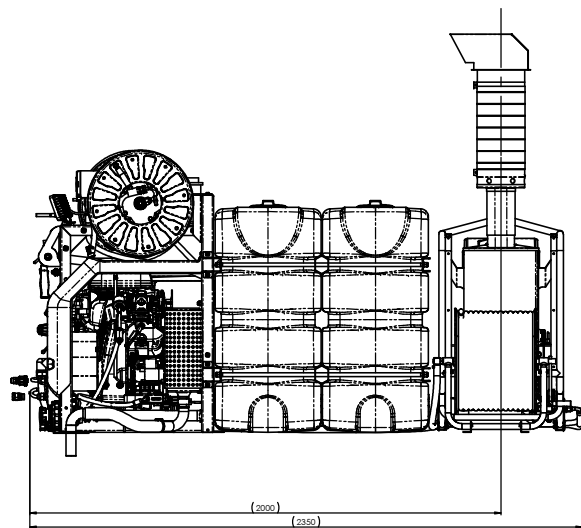

P.T.C. S.r.l. Via Mantegna 4 Rubiera (RE) Tel 0522 1932911 Fax 0522 1932922						DO NOT SCALE DRAWING		REVISION 0																					
TITLE:						Salmon Built-In 60/200 ET Plus Pulse																							
DRAWN: NAME Mag/M DATE 28/01/2001		APP/VD: NAME BER/G DATE 28/01/2001		MATERIAL:		DWG. NO.		A2																					
DIMENSIONS WITHOUT TOLERANCE DIMENSIONI SENZA TOLLERANZE		<table border="1"> <tr> <th>UNIT</th> <th>h</th> <th>h/2</th> <th>h/3</th> <th>h/4</th> <th>h/5</th> <th>h/6</th> <th>h/8</th> <th>h/10</th> <th>h/12</th> </tr> <tr> <td>mm</td> <td>±0.1</td> <td>±0.15</td> <td>±0.2</td> <td>±0.25</td> <td>±0.3</td> <td>±0.4</td> <td>±0.5</td> <td>±0.6</td> <td>±0.8</td> </tr> </table>		UNIT	h	h/2	h/3	h/4	h/5	h/6	h/8	h/10	h/12	mm	±0.1	±0.15	±0.2	±0.25	±0.3	±0.4	±0.5	±0.6	±0.8	WEIGHT: 545.90		SCALE: 1:10		SHEET 1 OF 4	
UNIT	h	h/2	h/3	h/4	h/5	h/6	h/8	h/10	h/12																				
mm	±0.1	±0.15	±0.2	±0.25	±0.3	±0.4	±0.5	±0.6	±0.8																				

Pos	Cod	DESCRIZIONE	Qta
1	3.114.0027.0	Telaio Salmon Built-In Plus	1
2	3.832.0447.0	Gruppo MTP Salmon BIN ET 60/200 EFI/ETC	1
3	4.176.0058.0	Kit Serbatoio Benzina Salmon BIN PLUS	1
4	8.255.0040.0	Imp. Elettrico Salmon BIN PLUS AUTECH ETC	1
5	J9.300124	Tubo Gates 1SC 80Mt 1/2"	1
6	J9.300120	Tubo Gates 1SC 60Mt 3/8" MF	1
7	4.176.0055.0	Kit Serbatoio 800LT PTC Salmon BIN Plus	1
8	4.842.0257.0	Kit UNI45 Salmon Plus	1
9	4.842.0259.0	Kit Faro Lavoro 8 LED Salmon Built-In Plus	1
10	3.082.0031.0	Kit Water Tank Refilling UNI45 OTP	1
11	8.810.0083.0	IMP. IDRICO SALMON BIN PLUS ET HOT	1
12	3.212.0077.0	Kit 2 AVT EL PTC+Riempimento Salmon BIN PLUS	1
13	4.560.0059.0	KIT MARMITTA SALMON B REMOTE	1
14	3.842.0054.0	KIT HOTBOX 23/350 12VDC CON TELAIO	1

VISTA B

		Nome e indirizzo: PTC S.p.A.	Indirizzo e-mail: ptc@ptc.com	Telefono e fax: +39 02 7600 1111	Sito web: www.ptc.com
Stato:		Descrizione:			
Modello:		Salomon Built-in 60/200 ET Plus Pulse			
Data:		Versione:			
Data:		2.51AA.G4.1010			
Data:		0			