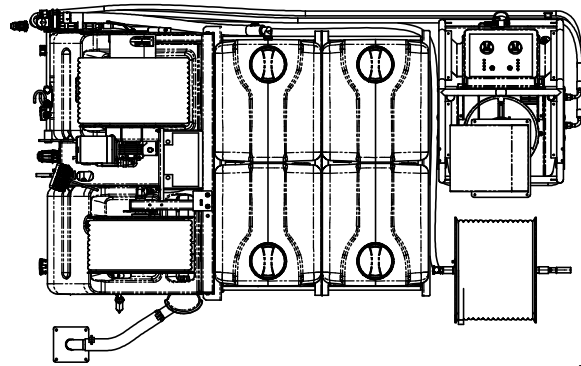

P.T.C. S.r.l. Via Mantegna 4 Rubiera (RE) Tel 0522 1932911 Fax 0522 1932922						DO NOT SCALE DRAWING		REVISION 0																					
TITLE:						Salmon Built-In 60/200 ET Plus Pulse																							
DRAWN: NAME Mag/M DATE 28/01/2001		APP/VD: NAME BER/G DATE 28/01/2001		MATERIAL:		DWG. NO.		A2																					
DIMENSIONS WITHOUT TOLERANCE DIMENSIONI SENZA TOLLERANZE		<table border="1"> <tr> <th>UNIT</th> <th>h</th> <th>h/2</th> <th>h/3</th> <th>h/4</th> <th>h/5</th> <th>h/6</th> <th>h/8</th> <th>h/10</th> <th>h/12</th> </tr> <tr> <td>mm</td> <td>±0.1</td> <td>±0.15</td> <td>±0.2</td> <td>±0.25</td> <td>±0.3</td> <td>±0.4</td> <td>±0.5</td> <td>±0.6</td> <td>±0.8</td> </tr> </table>		UNIT	h	h/2	h/3	h/4	h/5	h/6	h/8	h/10	h/12	mm	±0.1	±0.15	±0.2	±0.25	±0.3	±0.4	±0.5	±0.6	±0.8	WEIGHT: 545.90		SCALE: 1:10		SHEET 1 OF 4	
UNIT	h	h/2	h/3	h/4	h/5	h/6	h/8	h/10	h/12																				
mm	±0.1	±0.15	±0.2	±0.25	±0.3	±0.4	±0.5	±0.6	±0.8																				

Pos	Cod	DESCRIZIONE	Qta
1	3.114.0027.0	Telaio Salmon Built-In Plus	1
2	3.832.0447.0	Gruppo MTP Salmon BIN ET 60/200 EFI/ETC	1
3	4.176.0058.0	Kit Serbatoio Benzina Salmon BIN PLUS	1
4	8.255.0040.0	Imp. Elettrico Salmon BIN PLUS AUTECH ETC	1
5	J9.300124	Tubo Gates 1SC 80Mt 1/2"	1
6	J9.300120	Tubo Gates 1SC 60Mt 3/8" MF	1
7	4.176.0055.0	Kit Serbatoio 800LT PTC Salmon BIN Plus	1
8	4.842.0257.0	Kit UNI45 Salmon Plus	1
9	4.842.0259.0	Kit Faro Lavoro 8 LED Salmon Built-In Plus	1
10	3.082.0031.0	Kit Water Tank Refilling UNI45 OTP	1
11	8.810.0083.0	IMP. IDRICO SALMON BIN PLUS ET HOT	1
12	3.212.0077.0	Kit 2 AVT EL PTC+Riempimento Salmon BIN PLUS	1
13	4.560.0059.0	KIT MARMITTA SALMON B REMOTE	1
14	3.842.0054.0	KIT HOTBOX 23/350 12VDC CON TELAIO	1

VISTA B

		Nome e indirizzo: PTC S.p.A.	Indirizzo e-mail: ptc@ptc.com	Telefono e fax: +39 02 7600 1111	Sito web: www.ptc.com
Stato:		Descrizione:			
Modello:		Salomon Built-in 60/200 ET Plus Pulse			
Data:		Versione:			
Data:		2.51AA.G4.1010			
Data:		0			