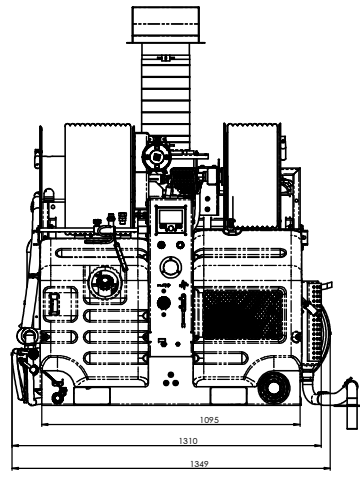

P.T.C. S.r.l. Via Mantegna 4 Rubiera (RE) Tel 0522 1932911 Fax 0522 1932922						DO NOT SCALE DRAWING		REVISION 0																					
TITLE:						Salmon Built-In 60/200 ET Plus Pulse																							
DRAWN: NAME Mag/M DATE 28/01/2001		APP/VD: NAME BER/G DATE 28/01/2001		MATERIAL:		DWG. NO.		A2																					
DIMENSIONS WITHOUT TOLERANCE DIMENSIONI SENZA TOLLERANZE		<table border="1"> <tr> <th>UNIT</th> <th>h</th> <th>h/2</th> <th>h/3</th> <th>h/4</th> <th>h/5</th> <th>h/6</th> <th>h/8</th> <th>h/10</th> <th>h/12</th> </tr> <tr> <td>mm</td> <td>±0.1</td> <td>±0.15</td> <td>±0.2</td> <td>±0.25</td> <td>±0.3</td> <td>±0.4</td> <td>±0.5</td> <td>±0.6</td> <td>±0.8</td> </tr> </table>		UNIT	h	h/2	h/3	h/4	h/5	h/6	h/8	h/10	h/12	mm	±0.1	±0.15	±0.2	±0.25	±0.3	±0.4	±0.5	±0.6	±0.8	WEIGHT: 545.90		SCALE: 1:10		SHEET 1 OF 4	
UNIT	h	h/2	h/3	h/4	h/5	h/6	h/8	h/10	h/12																				
mm	±0.1	±0.15	±0.2	±0.25	±0.3	±0.4	±0.5	±0.6	±0.8																				

Pos	Cod	DESCRIZIONE	Qta
1	3.114.0027.0	Telaio Salmon Built-In Plus	1
2	3.832.0447.0	Gruppo MTP Salmon BIN ET 60/200 EFI/ETC	1
3	4.176.0058.0	Kit Serbatoio Benzina Salmon BIN PLUS	1
4	8.255.0040.0	Imp. Elettrico Salmon BIN PLUS AUTECH ETC	1
5	J9.300124	Tubo Gates 1SC 80Mt 1/2"	1
6	J9.300120	Tubo Gates 1SC 60Mt 3/8" MF	1
7	4.176.0055.0	Kit Serbatoio 800LT PTC Salmon BIN Plus	1
8	4.842.0257.0	Kit UNI45 Salmon Plus	1
9	4.842.0259.0	Kit Faro Lavoro 8 LED Salmon Built-In Plus	1
10	3.082.0031.0	Kit Water Tank Refilling UNI45 OTP	1
11	8.810.0083.0	IMP. IDRICO SALMON BIN PLUS ET HOT	1
12	3.212.0077.0	Kit 2 AVT EL PTC+Riempimento Salmon BIN PLUS	1
13	4.560.0059.0	KIT MARMITTA SALMON B REMOTE	1
14	3.842.0054.0	KIT HOTBOX 23/350 12VDC CON TELAIO	1

VISTA B

		Nome e indirizzo: PTC S.p.A.	Indirizzo e-mail: ptc@ptc.com	Telefono e fax: +39 02 7600 1111	Sito web: www.ptc.com
Stato:		Descrizione:			
Modello:		Salomon Built-in 60/200 ET Plus Pulse			
Data:		Versione:			
Data:		2.51AA.G4.1010			
Data:		0			