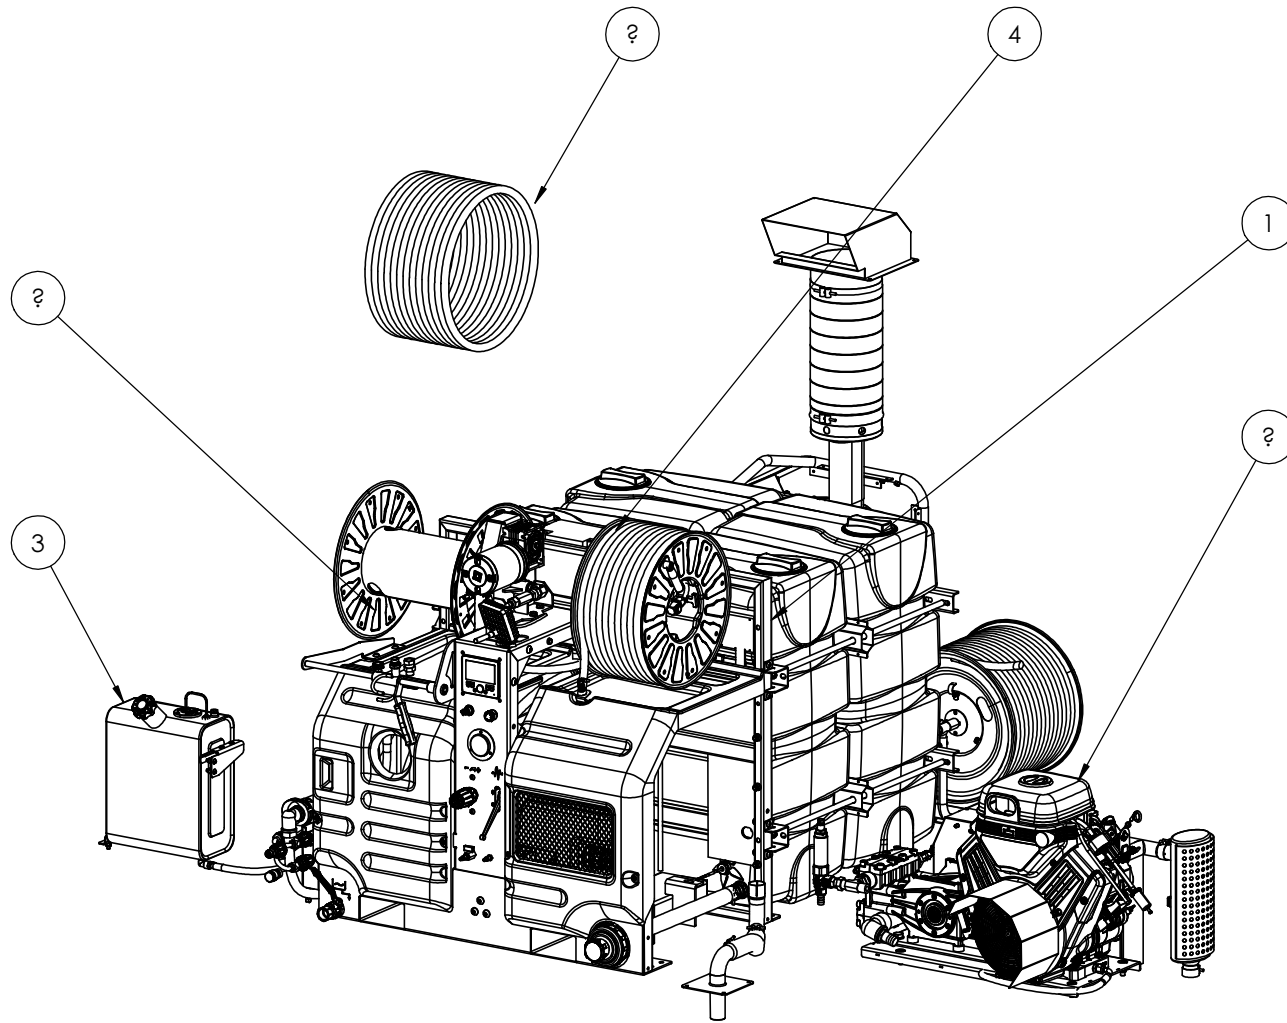

P.T.C. S.r.l. Via Mantegna 4 Rubiera (RE) Tel 0522 1932911 Fax 0522 1932922						DO NOT SCALE DRAWING		REVISION 0																					
TITLE:						Salmon Built-In 60/200 ET Plus Pulse																							
DRAWN: NAME Mag/M DATE 28/01/2001		APP/VD: NAME BER/G DATE 28/01/2001		MATERIAL:		DWG. NO.		A2																					
DIMENSIONS WITHOUT TOLERANCE DIMENSIONI SENZA TOLLERANZE		<table border="1"> <tr> <th>UNIT</th> <th>h</th> <th>h/2</th> <th>h/3</th> <th>h/4</th> <th>h/5</th> <th>h/6</th> <th>h/8</th> <th>h/10</th> <th>h/12</th> </tr> <tr> <td>mm</td> <td>±0.1</td> <td>±0.15</td> <td>±0.2</td> <td>±0.25</td> <td>±0.3</td> <td>±0.4</td> <td>±0.5</td> <td>±0.6</td> <td>±0.8</td> </tr> </table>		UNIT	h	h/2	h/3	h/4	h/5	h/6	h/8	h/10	h/12	mm	±0.1	±0.15	±0.2	±0.25	±0.3	±0.4	±0.5	±0.6	±0.8	WEIGHT: 545.90		SCALE: 1:10		SHEET 1 OF 4	
UNIT	h	h/2	h/3	h/4	h/5	h/6	h/8	h/10	h/12																				
mm	±0.1	±0.15	±0.2	±0.25	±0.3	±0.4	±0.5	±0.6	±0.8																				

Pos	Cod	DESCRIZIONE	Qta
1	3.114.0027.0	Telaio Salmon Built-In Plus	1
2	3.832.0447.0	Gruppo MTP Salmon BIN ET 60/200 EFI/ETC	1
3	4.176.0058.0	Kit Serbatoio Benzina Salmon BIN PLUS	1
4	8.255.0040.0	Imp. Elettrico Salmon BIN PLUS AUTECH ETC	1
5	J9.300124	Tubo Gates 1SC 80Mt 1/2"	1
6	J9.300120	Tubo Gates 1SC 60Mt 3/8" MF	1
7	4.176.0055.0	Kit Serbatoio 800LT PTC Salmon BIN Plus	1
8	4.842.0257.0	Kit UNI45 Salmon Plus	1
9	4.842.0259.0	Kit Faro Lavoro 8 LED Salmon Built-In Plus	1
10	3.082.0031.0	Kit Water Tank Refilling UNI45 OTP	1
11	8.810.0083.0	IMP. IDRICO SALMON BIN PLUS ET HOT	1
12	3.212.0077.0	Kit 2 AVT EL PTC+Riempimento Salmon BIN PLUS	1
13	4.560.0059.0	KIT MARMITTA SALMON B REMOTE	1
14	3.842.0054.0	KIT HOTBOX 23/350 12VDC CON TELAIO	1

VISTA B

		Nome e indirizzo: PTC S.p.A.	Indirizzo e-mail: ptc@ptc.com	Telefono e fax: +39 02 7600 1111	Sito web: www.ptc.com
Stato:		Descrizione:			
Modello:		Salomon Built-in 60/200 ET Plus Pulse			
Data:		Versione:			
Data:		2.51AA.G4.1010			
Data:		0			