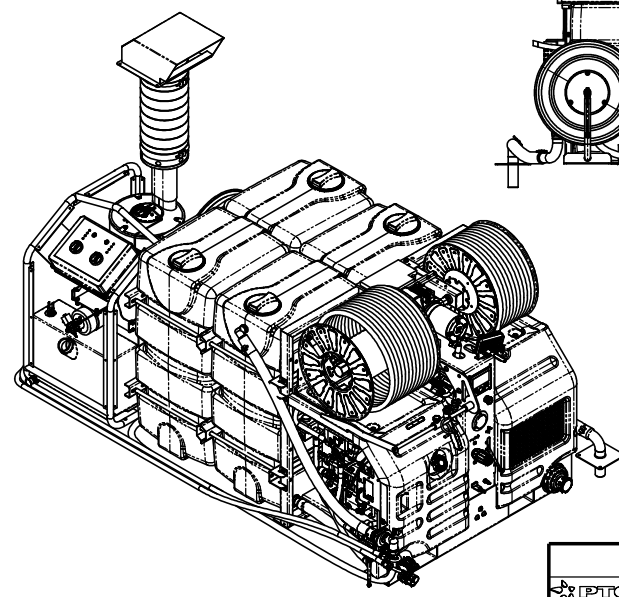

P.T.C. S.r.l. Via Mantegna 4 Rubiera (RE) Tel 0522 1932911 Fax 0522 1932922						DO NOT SCALE DRAWING		REVISION 0																					
TITLE:						Salmon Built-In 60/200 ET Plus Pulse																							
DRAWN: NAME Mag/M DATE 28/01/2001		APP/VD: NAME BER/G DATE 28/01/2001		MATERIAL:		DWG. NO.		A2																					
DIMENSIONS WITHOUT TOLERANCE DIMENSIONI SENZA TOLLERANZE		<table border="1"> <tr> <th>UNIT</th> <th>h</th> <th>h/2</th> <th>h/3</th> <th>h/4</th> <th>h/5</th> <th>h/6</th> <th>h/8</th> <th>h/10</th> <th>h/12</th> </tr> <tr> <td>mm</td> <td>±0.1</td> <td>±0.15</td> <td>±0.2</td> <td>±0.25</td> <td>±0.3</td> <td>±0.4</td> <td>±0.5</td> <td>±0.6</td> <td>±0.8</td> </tr> </table>		UNIT	h	h/2	h/3	h/4	h/5	h/6	h/8	h/10	h/12	mm	±0.1	±0.15	±0.2	±0.25	±0.3	±0.4	±0.5	±0.6	±0.8	WEIGHT: 545.90		SCALE: 1:10		SHEET 1 OF 4	
UNIT	h	h/2	h/3	h/4	h/5	h/6	h/8	h/10	h/12																				
mm	±0.1	±0.15	±0.2	±0.25	±0.3	±0.4	±0.5	±0.6	±0.8																				

Pos	Cod	DESCRIZIONE	Qta
1	3.114.0027.0	Telaio Salmon Built-In Plus	1
2	3.832.0447.0	Gruppo MTP Salmon BIN ET 60/200 EFI/ETC	1
3	4.176.0058.0	Kit Serbatoio Benzina Salmon BIN PLUS	1
4	8.255.0040.0	Imp. Elettrico Salmon BIN PLUS AUTECH ETC	1
5	J9.300124	Tubo Gates 1SC 80Mt 1/2"	1
6	J9.300120	Tubo Gates 1SC 60Mt 3/8" MF	1
7	4.176.0055.0	Kit Serbatoio 800LT PTC Salmon BIN Plus	1
8	4.842.0257.0	Kit UNI45 Salmon Plus	1
9	4.842.0259.0	Kit Faro Lavoro 8 LED Salmon Built-In Plus	1
10	3.082.0031.0	Kit Water Tank Refilling UNI45 OTP	1
11	8.810.0083.0	IMP. IDRICO SALMON BIN PLUS ET HOT	1
12	3.212.0077.0	Kit 2 AVT EL PTC+Riempimento Salmon BIN PLUS	1
13	4.560.0059.0	KIT MARMITTA SALMON B REMOTE	1
14	3.842.0054.0	KIT HOTBOX 23/350 12VDC CON TELAIO	1

VISTA B

		Nome e indirizzo: PTC S.p.A.	Indirizzo e-mail: ptc@ptc.com	Telefono e fax: +39 02 7600 1111	Sito web: www.ptc.com
Stato:		Descrizione:			
Modello:		Salomon Built-in 60/200 ET Plus Pulse			
Data:		Versione:			
Data:		2.51AA.G4.1010			
Data:		0			